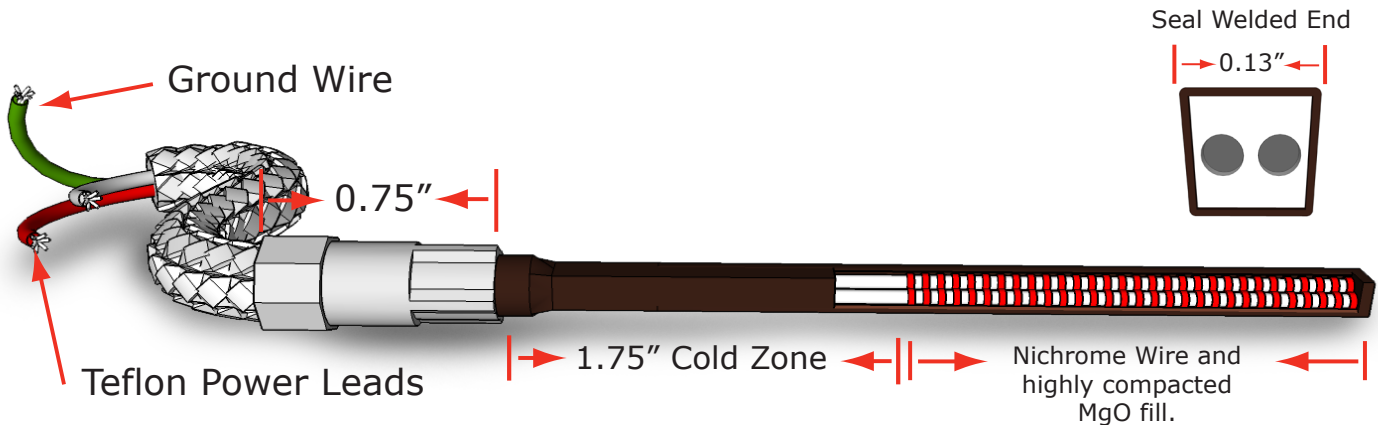

## STANDARD FEATURES

- Internal Type J thermocouples are available for precise temperature control.
- 0.130 Square cross section is standard.

## Standard Coil Sizes

The adjacent table shows the standard lengths and wattages that are available off the shelf for coiling and immediate delivery.

Heaters can be coiled to lengths greater than shown with or without wattage profiling. Coil lengths can be much longer than those shown depending on coil spacing. Heaters can normally be coiled and shipped in one working day.

## Straight Length vs. Coil Length

Straight Length	Wattages Available	Coil Diameter							
		1/2	5/8	3/4	7/8	1	1-1/4	1-1/2	
14	200	-	1.02	0.88	0.75	0.75	0.61	0.47	0.47
16	250	175	1.16	1.02	0.88	0.75	0.75	0.61	0.47
18	300	225	1.31	1.16	1.02	0.88	0.75	0.61	0.61
20	350	250	1.45	1.18	1.04	0.90	0.90	0.77	0.63
24	400	300	1.74	1.47	1.33	1.20	1.06	0.92	0.79
28	450	350	2.04	1.76	1.49	1.35	1.22	1.08	0.94
32	500	400	2.31	1.90	1.76	1.49	1.35	1.22	0.94
36	600	450	2.62	2.21	1.93	1.66	1.52	1.25	1.11
40	700	500	2.90	2.49	2.08	1.94	1.67	1.39	1.26
48	800	550	3.47	2.92	2.51	2.24	2.10	1.69	1.55
52	900	650	3.76	3.21	2.80	2.53	2.26	1.84	1.57
56	1000	-	4.04	3.49	2.94	2.67	2.39	1.98	1.71
64	1100	-	4.58	3.90	3.25	2.94	2.67	2.26	1.98
72	1250	-	5.13	4.31	3.76	3.35	2.94	2.53	2.12
80	1400	1000*	5.68	4.86	4.17	3.63	3.35	2.80	2.39
100	1100*	-	7.52	6.42	5.28	4.53	4.18	3.50	2.98
118	1200*	-	8.88	7.16	5.99	5.19	4.52	3.69	3.08

\*Only available with thermocouple.

- Coil lengths based on a closed coil. Coils can be stretched for distributed wattage and/or much longer coil lengths.
- Sizes are based on a 1.18" extension length.
- All heaters are 240V.
- All heaters have 36" leads with stainless steel overbraid and a ground wire.
- Heaters are available with and without type J thermocouple.
- All heaters are .13" x .13" square cross section.
- Max recommended temperature 1000°F.