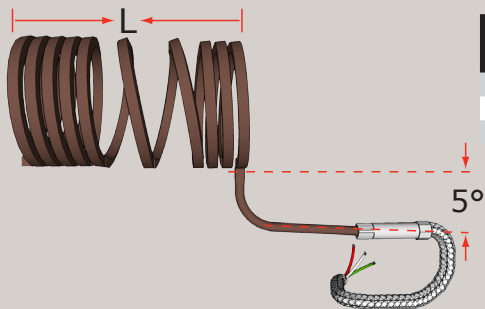

OEM Part No.	Marathon Part No.	Coil ID (in.)	Coil Length	Lead Length	TC	Volts	Watts
SSTC-31-90	CL50-045F	0.500	4.625	36	YES	240	300
SSTC-32-90	CL50-045D	0.500	4.625	36	YES	240	300
SSTC-42-90	CL50-025B	0.500	2.50	36	YES	240	450

OEM Part No.	Marathon Part No.	Coil ID (in.)	Coil Length	Lead Length	TC	Volts	Watts
SSTC-31	CL50-045E	0.500	4.625	36	YES	240	300
SSTC-32	CL50-045C	0.500	4.625	36	YES	240	300
SSTC-42	CL50-025A	0.500	2.50	36	YES	240	450

OEM Part No.	Marathon Part No.	Coil ID (in.)	Coil Length	Lead Length	TC	Volts	Watts
SCH1060	CL075-015C	0.750	1.594	36	YES	240	250
SCH1061	CL075-020G	0.750	2.094	36	YES	240	300
SCH2061	CL075-020H	0.750	2.094	36	YES	240	300
SCH1062	CL075-025A	0.750	2.594	36	YES	240	350
SCH2062	CL075-025B	0.750	2.594	36	YES	240	350
SCH1063	CL075-030D	0.750	3.094	36	YES	240	400
SCH2063	CL075-030E	0.750	3.094	36	YES	240	400
SCH1064	CL075-035B	0.750	3.594	36	YES	240	425
SCH2064	CL075-035C	0.750	3.594	36	YES	240	425
SCH1065	CL075-045A	0.750	4.594	36	YES	240	500
SCH2065	CL075-045B	0.750	4.594	36	YES	240	500
SCH2066	CL075-055A	0.750	5.594	36	YES	240	500
SCH2066	CL075-055B	0.750	5.594	36	YES	240	500
SSTC-62-90	CL50-014A	0.500	1.45	36	YES	240	250
SSTC-62-90	CL50-020C	0.500	2.00	36	YES	240	250