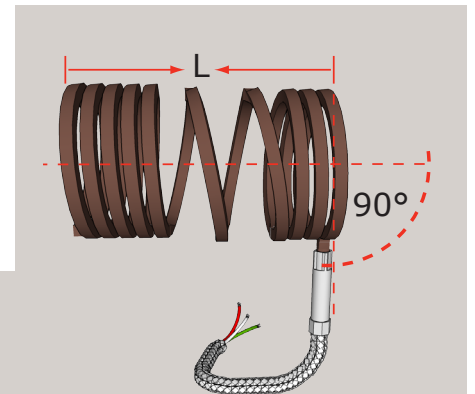

OEM Part No.	Marathon Part No.	Coil ID (in.)	Coil Length	Lead Length	TC	Volts	Watts
SCH0001	CL125-027A	1.25	2.70	36	No	240	800
SCH0002	CL125-017A	1.25	1.70	36	No	240	600
SCH0003	CL62-009A	0.625	0.975	36	No	240	225
SCH0060	CL75-014A	0.750	1.437	36	No	240	250
SCH0061	CL75-019A	0.750	1.937	36	No	240	300
SCH0062	CL75-024A	0.750	2.437	36	No	240	350
SCH0063	CL75-029A	0.750	2.937	36	No	240	400
SCH0064	CL75-034A	0.750	3.437	36	No	240	425
SCH0065	CL75-044A	0.750	4.437	36	No	240	500
SCH0066	CL75-054A	0.750	5.437	36	No	240	500
SCH0081	CL62-020A	0.625	2	36	No	240	300
SCH0082	CL62-025A	0.625	2.5	36	No	240	350
SCH0083	CL62-030A	0.625	3	36	No	240	400
SCH0084	CL62-035A	0.625	3.5	36	No	240	425
SCH0085	CL62-040A	0.625	4	36	No	240	500
SCH0086	CL62-050A	0.625	5	36	No	240	500
SCH0087	CL62-060A	0.625	6	36	No	240	550
SCH0088	CL87-021A	0.875	2.125	36	No	240	400
SCH0089	CL87-026A	0.875	2.625	36	No	240	450
SCH0090	CL87-031A	0.875	3.125	36	No	240	550
SCH0091	CL87-036A	0.875	3.625	36	No	240	700
SCH0092	CL87-041A	0.875	4.125	36	No	240	800
SCH0093	CL87-051A	0.875	5.125	36	No	240	900
SCH0094	CL87-061A	0.875	6.125	36	No	240	1000
SCH0095	CL87-071A	0.875	7.125	36	No	240	1100
SCH0096	CL150-040B	1.50	4.00	36	No	240	1000
SCH0097	CL150-050A	1.50	5.00	36	No	240	1000
SCH0098	CL150-060A	1.50	6.00	36	No	240	1100
SCH0099	CL150-070A	1.50	7.00	36	No	240	1100
SCH0100	CL150-080A	1.50	8.00	36	No	240	1200
SCH0101	CL150-090A	1.50	9.00	36	No	240	1200
SCH0102	CL150-100A	1.50	10.00	36	No	240	1200
SCH3142	CL75-014A	0.750	1.75	36	No	240	315
SCH3242	CL75-024B	0.750	2.44	36	No	240	315