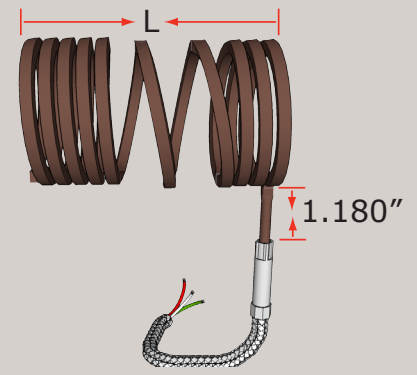

OEM Part No.	Marathon Part No.	Coil ID (in.)	Coil Length	Lead Length	TC	Volts	Watts
SCH0001	CL125-027A	1.25	2.70	36	No	240	800
SCH0002	CL125-017A	1.25	1.70	36	No	240	600
SCH0003	CL62-009A	0.625	0.975	36	No	240	225
SCH0060	CL75-014A	0.750	1.437	36	No	240	250
SCH0061	CL75-019A	0.750	1.937	36	No	240	300
SCH0062	CL75-024A	0.750	2.437	36	No	240	350
SCH0063	CL75-029A	0.750	2.937	36	No	240	400
SCH0064	CL75-034A	0.750	3.437	36	No	240	425
SCH0065	CL75-044A	0.750	4.437	36	No	240	500
SCH0066	CL75-054A	0.750	5.437	36	No	240	500
SCH0081	CL62-020A	0.625	2	36	No	240	300
SCH0082	CL62-025A	0.625	2.5	36	No	240	350
SCH0083	CL62-030A	0.625	3	36	No	240	400
SCH0084	CL62-035A	0.625	3.5	36	No	240	425
SCH0085	CL62-040A	0.625	4	36	No	240	500
SCH0086	CL62-050A	0.625	5	36	No	240	500
SCH0087	CL62-060A	0.625	6	36	No	240	550
SCH0088	CL87-021A	0.875	2.125	36	No	240	400
SCH0089	CL87-026A	0.875	2.625	36	No	240	450
SCH0090	CL87-031A	0.875	3.125	36	No	240	550
SCH0091	CL87-036A	0.875	3.625	36	No	240	700
SCH0092	CL87-041A	0.875	4.125	36	No	240	800
SCH0093	CL87-051A	0.875	5.125	36	No	240	900
SCH0094	CL87-061A	0.875	6.125	36	No	240	1000
SCH0095	CL87-071A	0.875	7.125	36	No	240	1100
SCH0096	CL150-040B	1.50	4.00	36	No	240	1000
SCH0097	CL150-050A	1.50	5.00	36	No	240	1000
SCH0098	CL150-060A	1.50	6.00	36	No	240	1100
SCH0099	CL150-070A	1.50	7.00	36	No	240	1100
SCH0100	CL150-080A	1.50	8.00	36	No	240	1200
SCH0101	CL150-090A	1.50	9.00	36	No	240	1200
SCH0102	CL150-100A	1.50	10.00	36	No	240	1200
SCH3142	CL75-014A	0.750	1.75	36	No	240	315
SCH3242	CL75-024B	0.750	2.44	36	No	240	315